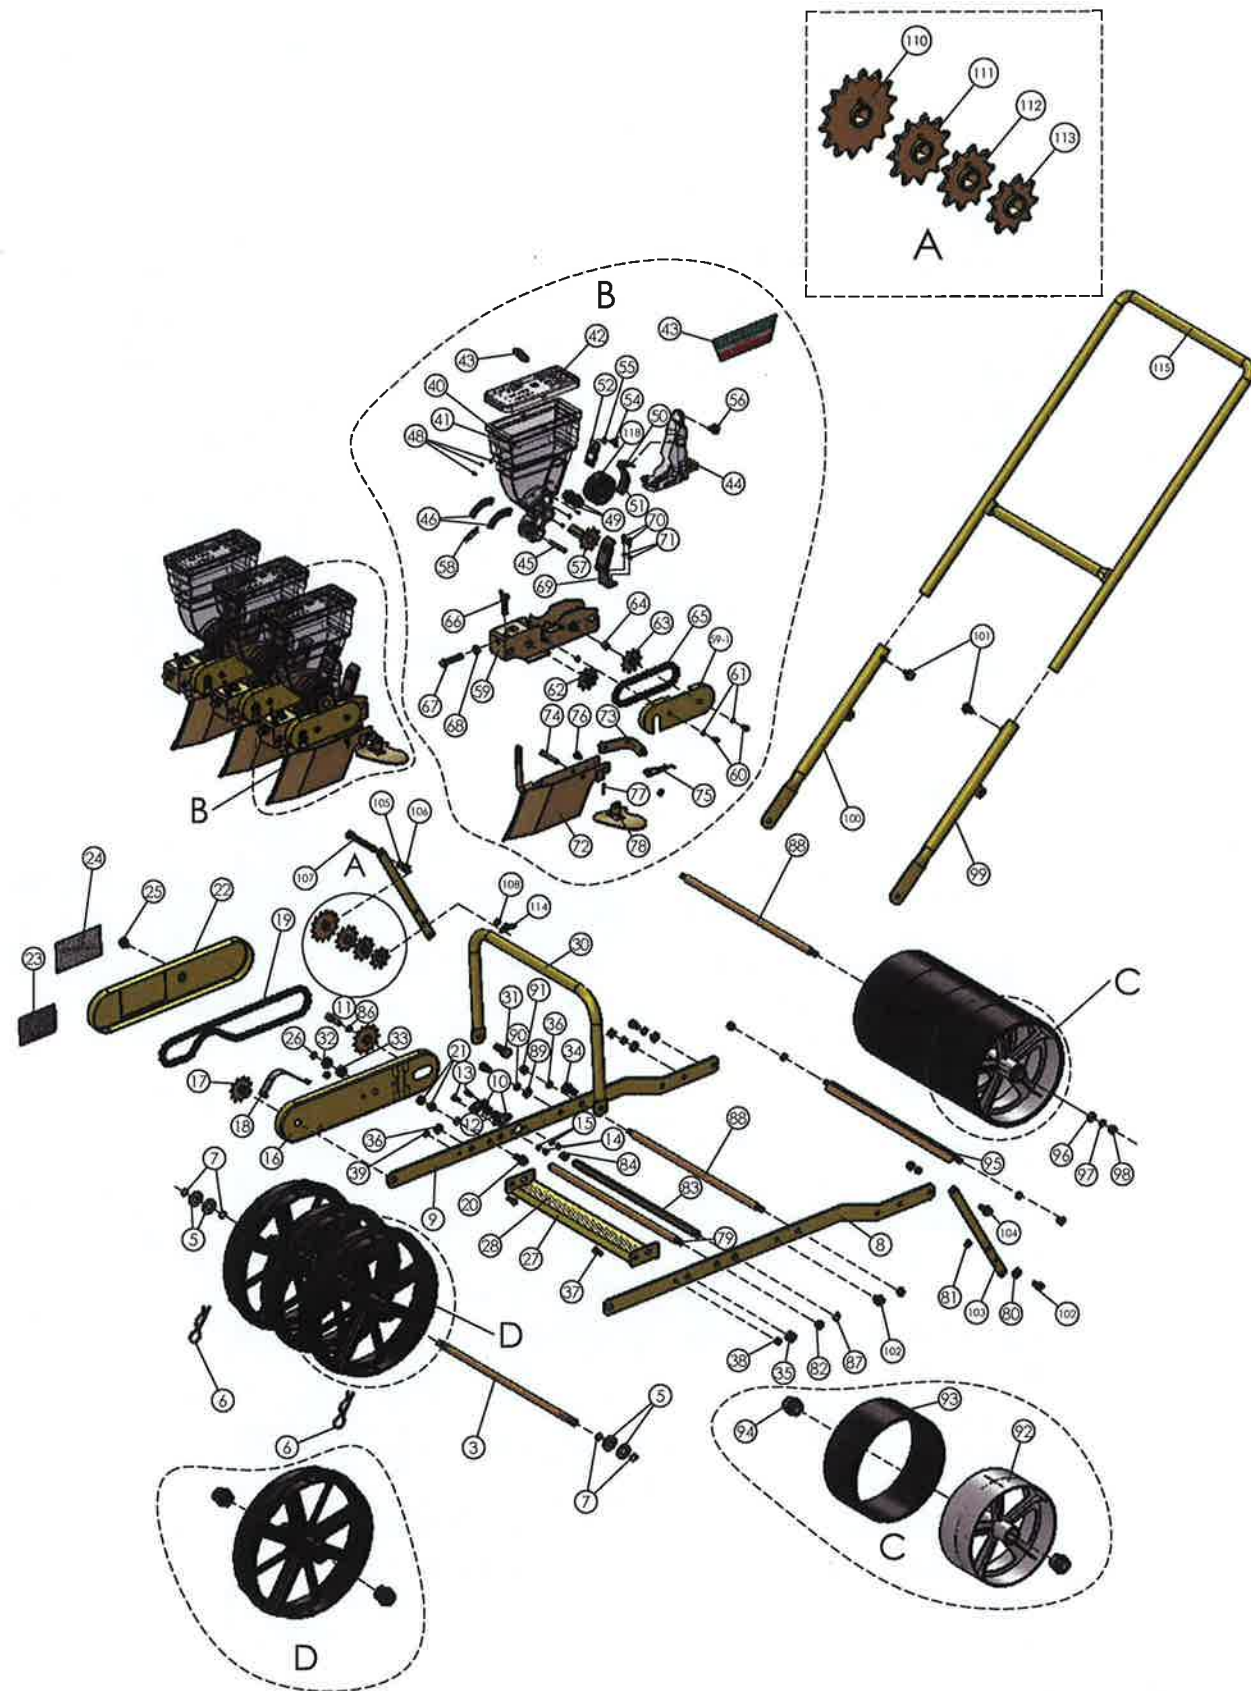

JP - 3 PARTS

JP-3 PARTS LIST

1	JPT1	Driving Wheel	62	JJP62	Hex Sprocket 10T
2	JPT2	Driving Wheel Spacer	63	JJP63	Idle Sprocket 10T
3	JPT3	Driving Wheel Shaft 012x414L	64	JJP64	DU Bushing 8x10
5	11P5	Flat Washer M12XD28x2.0T	65	JJP65	Chain #410x26L
6	JJP6	R Pin R2.9x64L	66	JJP66	Wing Bolt M8x30L
7	JJP7	C Ring	67	JJP67	Hex Bolt M8x40L
8	JPT8	Frame - L 4.5T	68	JJP68	Hex Nut M8
9	JPT9	Frame - R 4.5T	69	JJP69	Grip 1.2T
10	JJP10	Bearing Case 1.6T	70	JJP70	Hex Bolt(SUS) M4x10L
11	JJP11	Clutch Shaft 012x36.4L	71	JJP71	Spring Washer (SUS) M4
12	JJP12	Bearing	72	JJP72	Plow
13	JJP13	Bolt(+) M5x16L	73	JJP73	Plow Arm
14	JJP14	Hex Nut M5	74	JJP74	Plow Head Pin 06x45L
15	JJP15	Spring Washer M5	75	JJP75	Torsion Spring 02
16	JPT16	Chain Cover	76	JJP76	Hex Sem's Bolt M6x10L(S/W)
17	JJP17	Chain Gear 11T	77	JJP77	Snap Pin 1.5X20L
18	JJP18	Chain Tension Spring 15x0.3T	78	JJP78	Soil Recovering Plate
19	JPT19	Chain #410x58L	79	JPT79	Guide Shaft (Front) 013X399L
20	JJP76	Flange Bolt M8x20L	80	JJP104	Flat Washer M8
21	JJP68	Hex Nut M8	81	JJP90	Spring Washer M8
22	JPT22	Chain Cover 1.0T	82	JJP91	Hex Nut M8
23	JJP23	Profile Table	83	JPT83	Hex Shaft 12x376
24	JJP24	Spacing Chart	84	JJP84	Clutch Bearing Collar 016 x 23L
25	JJP25	Knob M6x11L	85	JJP85	One Way Clutch Bearing
26	JJP26	Flat Washer M6	86	JJP86	Spring Pin 3 x 16L
27	JPT27	Row Marker B.R.K.	87	JJP70	C-Ring
28	JPT28	Grid Nameplate	88	JPT88	Guide Shaft(rear), Suppression Wheel 013x411L
29	JPT29	Row Stickers	89	JJP104	Flat Washer M8
30	JPT30	Carrier Handle 019.1x1.6T	90	JJP90	Spring Washer M8
31	JPT31	Hex Bolt M10x27L	91	JJP91	Hex Nut M8
32	JPT32	Hex Jamb Nut M10	92	JJP92	Packing Wheel
33	JPT33	Hex Nut M10	93	JJP93	Packing Wheel Rubber 88x633Lx5.0T
34	JPT34	Hex Bolt M10x20L	94	JJP94	Packing Wheel Spacer
35	JPT32	Hex Jamb Nut M10	95	JPT95	Packing Wheel Scraper
36	JPT36	Spring Washer M10	96	JJP104	Flat Washer M8
37	JPT37	Hex Bolt M6x15L	97	JJP90	Spring Washer M8
38	JJP33	Hex Nut M6	98	JJP91	Hex Nut M8
39	JJP35	Spring Washer M6	99	JPT99	T-Handle B Assy(L)
40	JJP40	Hopper	100	JPT100	T-Handle B Assy(R)
41	JJP41	CLEAN SEEDER Stickers	101	JJP101	Knob M6x11L
42	JJP42	Hopper Cover	102	JPT102	Hex Sem's Bolt M8x16L
43	JJP43	Spot Seeding Mark Sticker	103	JPT103	Handle B Support 3.2T
44	JJP44	Hopper Case	104	JJP76	Flange Bolts M8x20L
45	JJP45	Hopper Case Shaft 06x46L	105	JJP90	Spring Washer M8
46	JJP46	Roll Rib	106	JJP91	Hex Nut M8
48	JJP48	(+) Truss Bolt (SUS) M2x5L	107	JPT107	Hex Bolt M8X60L
49	JJP49	Oilless Bushing	108	JJP90	Spring Washer M8
50	JJP50	Guide Plate 0.5T	109	JJP91	Hex Nut M8
52	JJP53	Brush	110	JJP110	Sprocket 9T
54	JJP54	Wing Bolt M5x8L	111	JJP111	Sprocket 10T
55	JJP55	Flat Washer M5	112	JJP112	Sprocket 13T
56	JJP56	Knob M5x9L	113	JJP113	Sprocket 14T
57	JJP57	Hopper Sprocket	114	JPT114	Wing Nut M8
58	JJP58	R Pin R2 x44L (16)	115	JPT115	Handle C
59	JJP59	Hopper Block	A	JJPD	Spacing Sprocket Set
59-1	JJP59-T	Chain Cover 1.0T	B	JPROWADD	Complete Hopper & Block Assembly
60	JJP60	Hex Bolt M5X10L	C	JPTC	3-Row Packing Wheel Assembly
61	JJP15	Spring Washer M5	D	JPTD	3-Row Drive Wheel Assembly