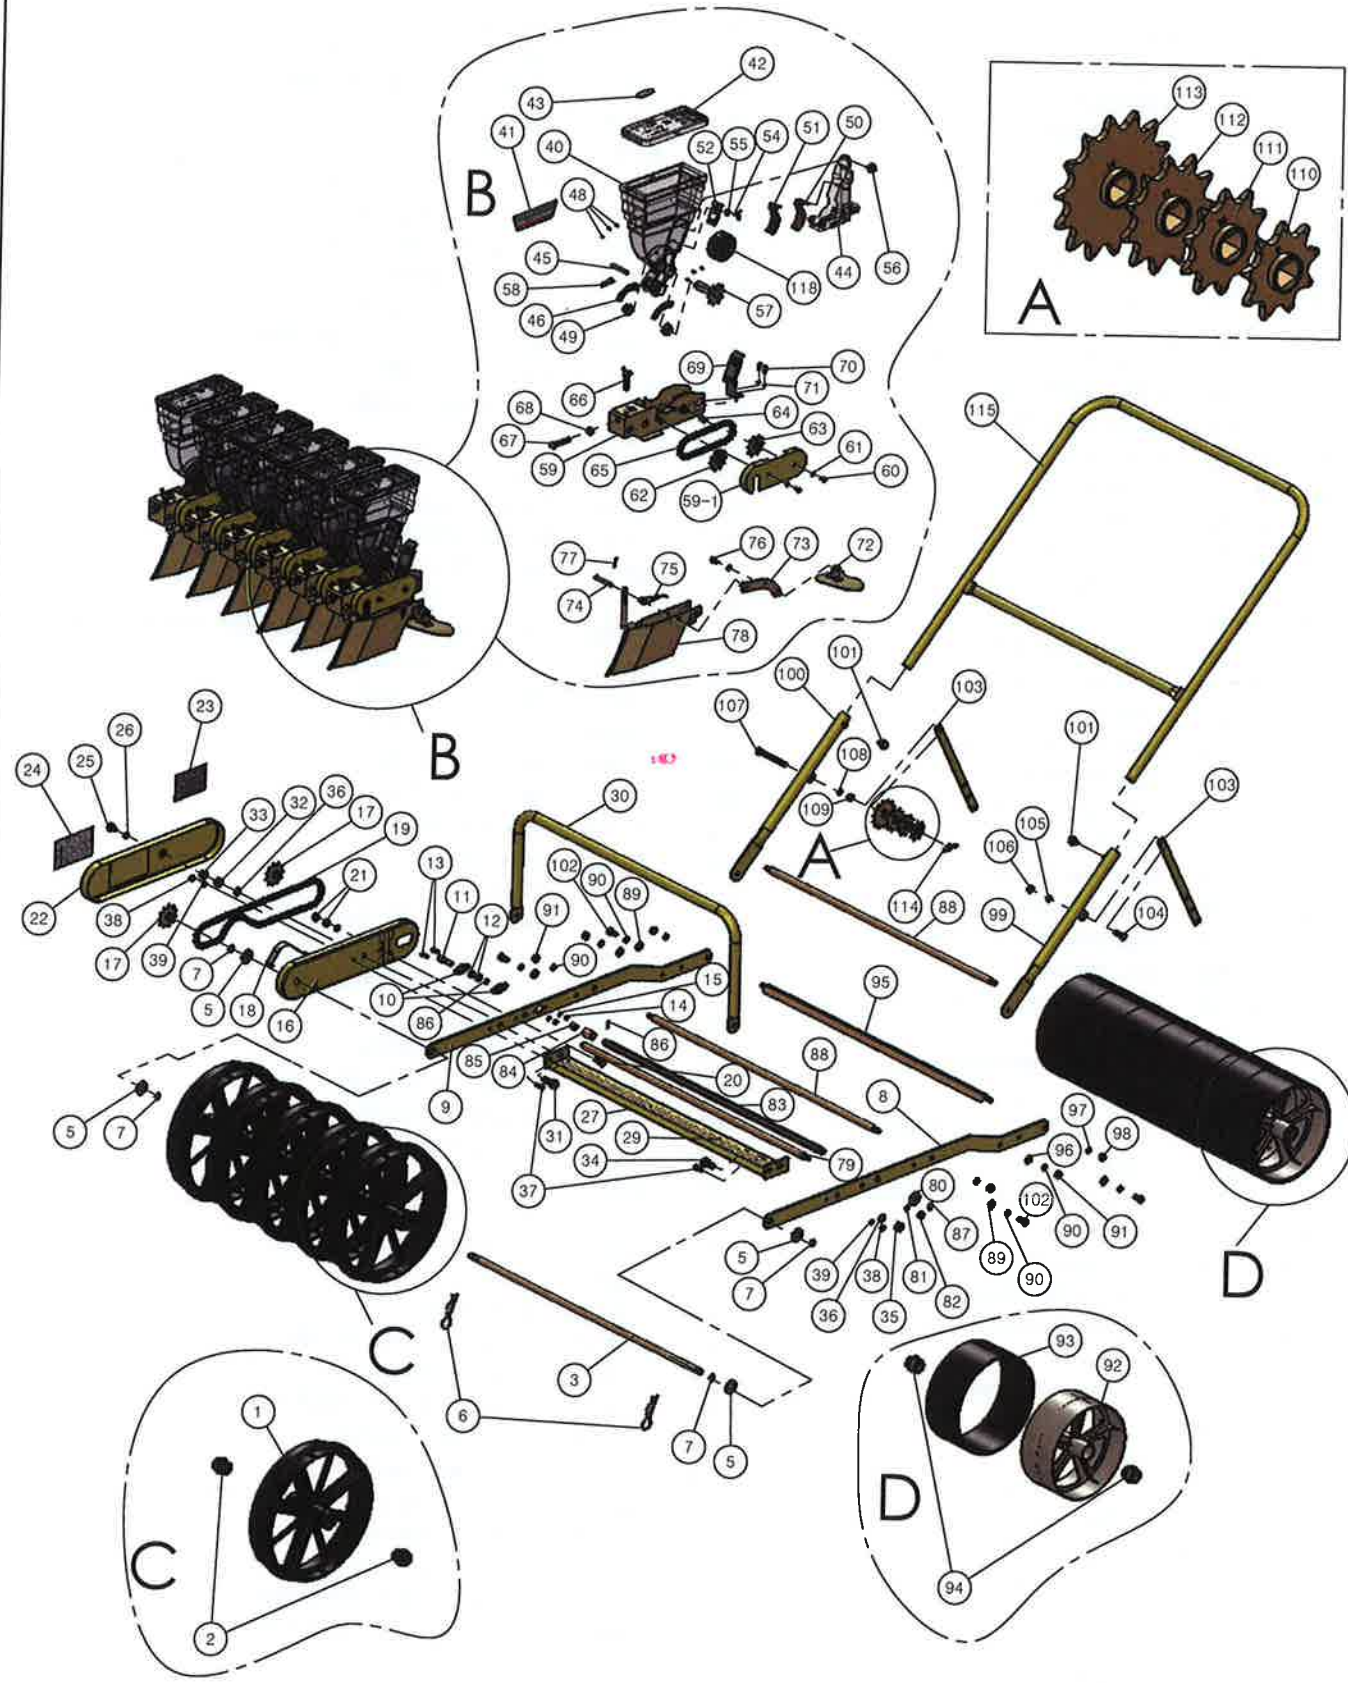

JP - 6W PARTS

JP-6W PARTS LIST

1	JPT1	Driving Wheel	62	JJP62	Hex Sprocket 10T
2	JPT2	Driving Wheel Spacer	63	JJP63	Idle Sprocket 10T
3	JPW3	Driving Wheel Shaft 012x674L	64	JJP64	DU Bushing 8x10
5	11P5	Flat Washer M12XD28x2.0T	65	JJP65	Chain #410x26L
6	JJP6	R Pin R2.9x64L	66	JJP66	Wing Bolt M8x30L
7	JJP7	C Ring	67	JJP67	Hex Bolt M8x40L
8	JPT8	Frame- L 4.5T	68	JJP68	Hex Nut M8
9	JPT9	Frame - R 4.5T	69	JJP69	Grip 1.2T
10	JJP10	Bearing Case 1.6T	70	JJP70	Hex Bolt(SUS) M4x10L
11	JJP11	Clutch Shaft 012x36.4L	71	JJP71	Spring Washer (SUS) M4
12	JJP12	Bearing	72	JJP72	Plow
13	JJP13	Bolt(+) M5x16L	73	JJP73	Plow Arm
14	JJP14	Hex Nut M5	74	JJP74	Plow Head Pin 06x45L
15	JJP15	Spring Washer M5	75	JJP75	Torsion Spring 02
16	JPT16	Chain Cover	76	JJP76	Sem's Bolt M6x10L(S/W)
17	JJP17	Chain Gear 11T	77	JJP77	Snap Pin 1.5X20L
18	JJP18	Chain Tension Spring 15x0.3T	78	JJP78	Soil Recovering Plate
19	JPT19	Chain #410x58L	79	JPT79	Guide Shaft (Front) 013X657L
20	JJP76	Flange Bolt M8x20L	80	JJP104	Flat Washer M8
21	JJP68	Hex Nut M8	81	JJP90	Spring Washer M8
22	JPT22	Chain Cover 1.0T	82	JJP91	Hex Nut M8
23	JJP23	Profile Table	83	JPT83	Hex Shaft 12x635
24	JJP24	Spacing Chart	84	JJP84	Clutch Bearing Collar 016 x 23L
25	JJP25	Knob M6x11L	85	JJP85	One Way Clutch Bearing
26	JJP26	Flat Washer M6	86	JJP86	Spring Pin 3 x 16L
27	JPW27	Row Marker B.R.K.	87	JJP70	C-Ring S-12
28	JPW28	Grid Nameplate	88	JPT88	Guide Shaft(rear), Suppression Wheel 013x670L
29	JPW29	Row Stickers	89	JJP104	Flat Washer M8
30	JPW30	Carrier Handle 019.1x1.6T	90	JJP90	Spring Washer M8
31	JPT31	Hex Bolt M10x27L	91	JJP91	Hex Nut M8
32	JPT32	Hex Jamb Nut M10	92	JJP92	Packing Wheel
33	JPT33	Hex Nut M10	93	JJP93	Packing Wheel Rubber 88x633Lx5.0T
34	JPT34	Hex Bolt M10x20L	94	JJP94	Packing Wheel Spacer
35	JPT32	Hex Jamb Nut M10	95	JPT95	Packing Wheel Scraper
36	JPT36	Spring Washer M10	96	JJP104	Flat Washer M8
37	JPT37	Hex Bolt M6x15L	97	JJP90	Spring Washer M8
38	JJP33	Hex Nut M6	98	JJP91	Hex Nut M8
39	JJP35	Spring Washer M6	99	JPT99	T-Handle B Assy(L)
40	JJP40	Hopper	100	JPT100	T-Handle B Assy(R)
41	JJP41	CLEAN SEEDER Stickers	101	JJP101	Knob M6x11L
42	JJP42	Hopper Cover	102	JPT102	Hex Sem's Bolt M8x16L
43	JJP43	Spot Seeding Mark Sticker	103	JPT103	Handle B Support 3.2T
44	JJP44	Hopper Case	104	JJP76	Flange Bolts M8x20L
45	JJP45	Hopper Case Shaft 06x46L	105	JJP90	Spring Washer M8
46	JJP46	Roll Rib	106	JJP91	Hex Nut M8
48	JJP48	(+) Truss Bolt (SUS) M2x5L	107	JPT107	Hex Bolt M8X60L
49	JJP49	Oilless Bushing	108	JJP90	Spring Washer M8
50	JJP50	Guide Plate 0.5T	109	JJP91	Hex Nut M8
52	JJP53	Brush	110	JJP110	Sprocket 9T
54	JJP54	Wing Bolt M5x8L	111	JJP111	Sprocket 10T
55	JJP55	Flat Washer M5	112	JJP112	Sprocket 13T
56	JJP56	Knob M5x9L	113	JJP113	Sprocket 14T
57	JJP57	Hopper Sprocket	114	JPT114	Wing Nut M8
58	JJP58	R Pin R2 x44L (16)	115	JPW115	Handle C
59	JJP59	Hopper Block	A	JJPD	Spacing Sprocket Set
59-1	JJP59-T	Chain Cover 1.0T	B	JPROWADD	Complete Hopper & Block Assembly
60	JJP60	Hex Bolt M5X10L	C	JPWC	6-Row Wide Drive Wheel Assembly
61	JJP15	Spring Washer M5	D	JPWD	6-Row Wide Packing Wheel Assembly