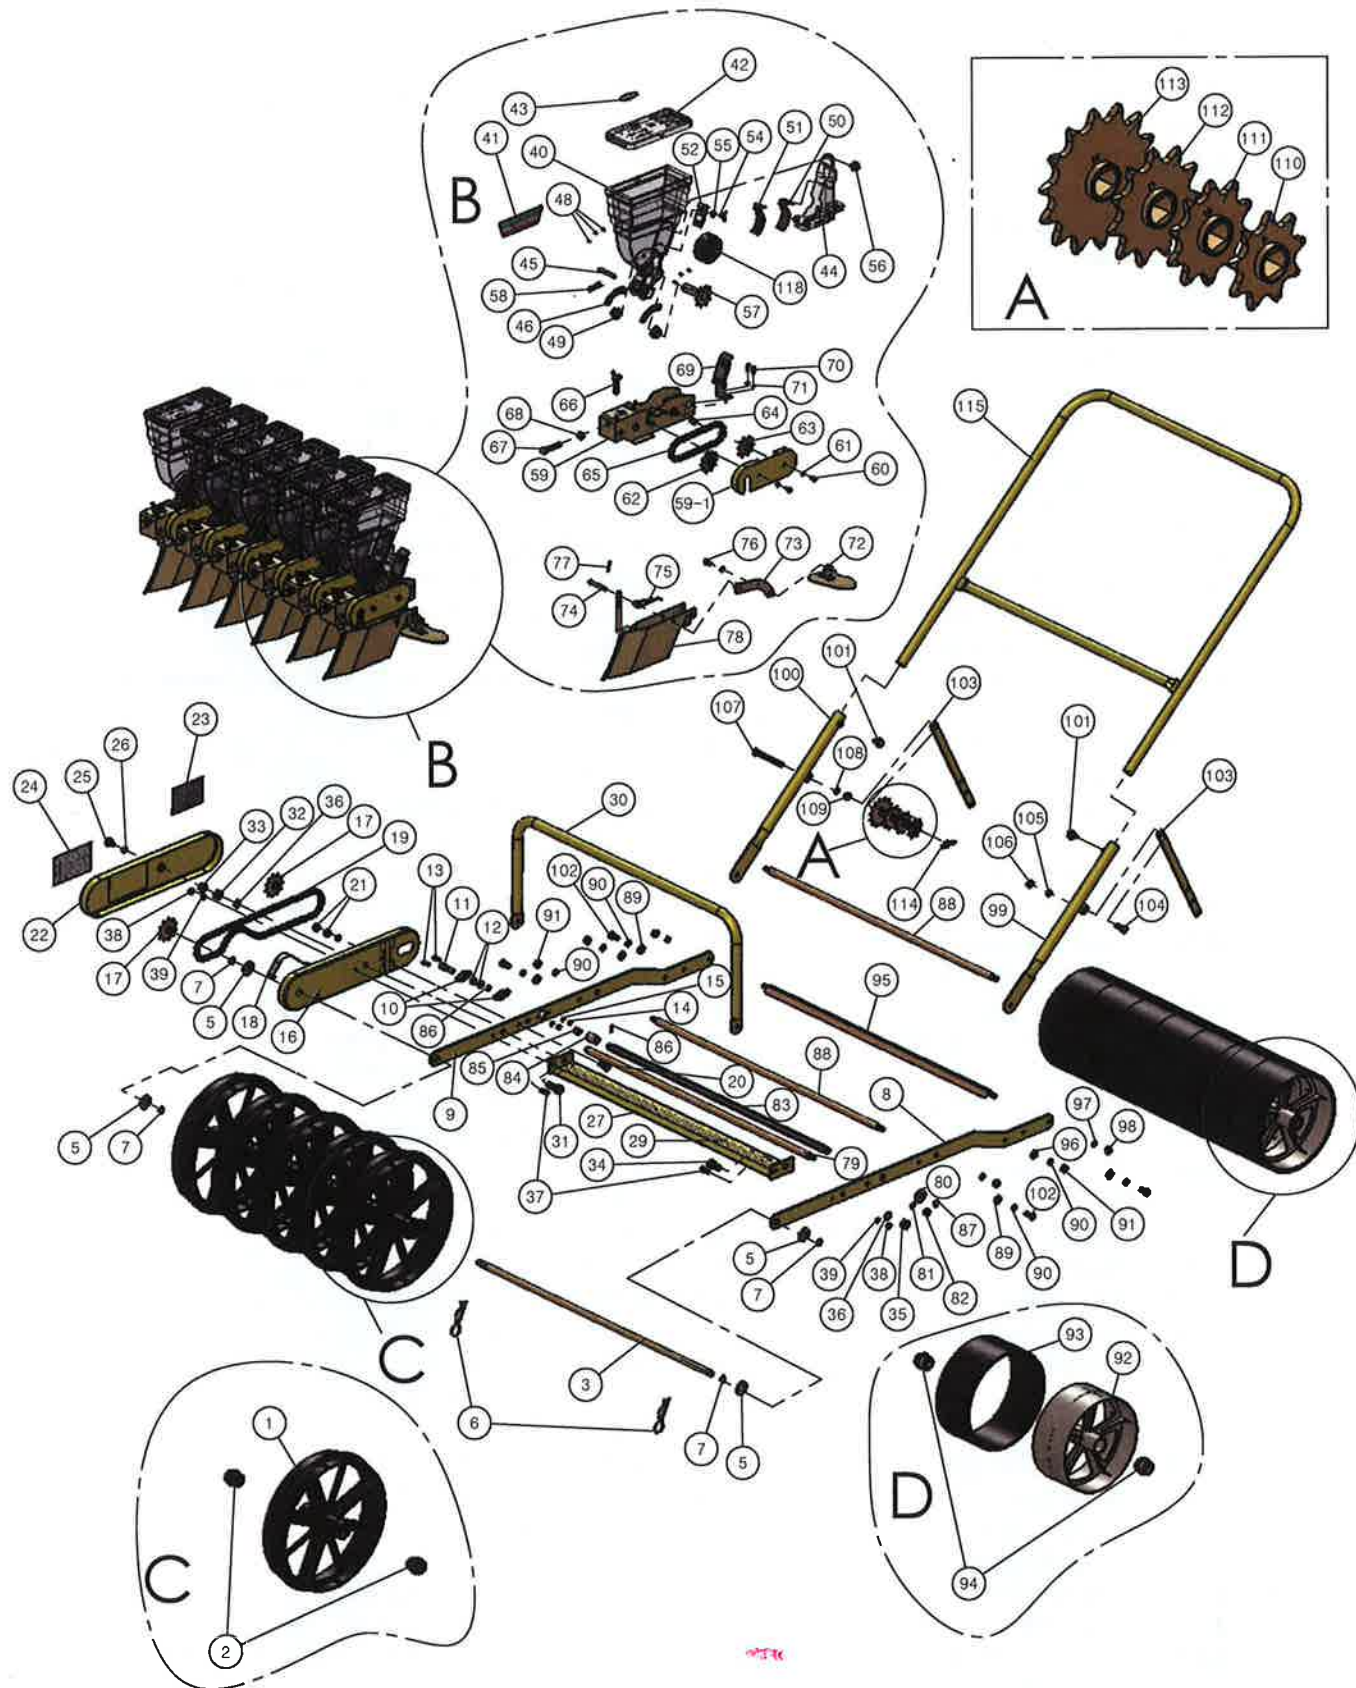

JP - 6 PARTS

JP-6 PARTS LIST

1	JPT1	Driving Wheel	63	JJP63	Idle Sprocket 10T
2	JPT2	Driving Wheel Spacer	64	JJP64	DU Bushing 8x10
3	JPT3	Driving Wheel Shaft 012x414L	65	JJP65	Chain #410x26L
5	11P5	Flat Washer M12XD28x2.0T	66	JJP66	Wing Bolt M8x30L
6	JJP6	R Pin R2.9x64L	67	JJP67	Hex Bolt M8x40L
7	JJP7	C Ring	68	JJP68	Hex Nut M8
8	JPT8	Frame- L 4.5T	69	JJP69	Grip 1.2T
9	JPT9	Frame - R 4.5T	70	JJP70	Hex Bolt(SUS) M4x10L
10	JJP10	Bearing Case 1.6T	71	JJP71	Spring Washer (SUS) M4
11	JJP11	Clutch Shaft 012x36.4L	72	JJP72	Plow
12	JJP12	Bearing	73	JJP73	Plow Arm
13	JJP13	Bolt(+) M5x16L	74	JJP74	Plow Head Pin 06x45L
14	JJP14	Hex Nut M5	75	JJP75	Torsion Spring 02
15	JJP15	Spring Washer M5	76	JJP76	Sem's Bolt M6x10L(S/W)
16	JPT16	Chain Cover	77	JJP77	Snap Pin 1.5X20L
17	JJP17	Chain Gear 11T	78	JJP78	Soil Recovering Plate
18	JJP18	Chain Tension Spring 15x0.3T	79	JPT79	Guide Shaft (Front) 013X657L
19	JPT19	Chain #410x58L	80	JJP104	Flat Washer M8
20	JJP76	Flange Bolt M8x20L	81	JJP90	Spring Washer M8
21	JJP68	Hex Nut M8	82	JJP91	Hex Nut M8
22	JPT22	Chain Cover 1.0T	83	JPT83	Hex Shaft 12x635
23	JJP23	Profile Table	84	JJP84	Clutch Bearing Collar 016 x 23L
24	JJP24	Spacing Chart	85	JJP85	One Way Clutch Bearing
25	JJP25	Knob M6x11L	86	JJP86	Spring Pin 3 x 16L
26	JJP26	Flat Washer M6	87	JJP70	C-Ring S-12
27	JPT27	Row Marker B.R.K.	88	JPT88	Guide Shaft(rear), Suppression Wheel 013x6
28	JPT28	Grid Nameplate	89	JJP63	Hex Sprocket 10T
29	JPT29	RowStickers	90	JJP64	Idle Sprocket 10T
30	JPT30	Carrier Handle 019.1x1.6T.	91	JJP65	DU Bushing 8x11
31	JPT31	Hex Bolt M10x27L	92	JJP66	Chain #410x26L
32	JPT32	Hex Jamb Nut M10	93	JJP67	Wing Bolt M8x30L
33	JPT33	Hex Nut M10	94	JJP68	Hex Bolt M8x40L
34	JPT34	Hex Bolt M10x20L	95	JJP69	Hex Nut M9
36	JPT36	Spring Washer M10	96	JJP70	Grip 1.2T
37	JPT37	Hex Bolt M6x15L	97	JJP71	Hex Bolt(SUS) M4x10L
38	JJP33	Hex Nut M6	98	JJP63	Hex Sprocket 10T
39	JJP35	Spring Washer M5	99	JJP64	Idle Sprocket 10T
40	JJP40	Hopper	100	JJP65	DU Bushing 8x11
41	JJP41	CLEAN SEEDER Stickers	101	JJP66	Chain #410x26L
42	JJP42	Hopper Cover	102	JJP67	Wing Bolt M8x30L
43	JJP43	Spot Seeding Mark Sticker	103	JJP68	Hex Bolt M8x40L
44	JJP44	Hopper Case	104	JJP69	Hex Nut M9
45	JJP45	Hopper Case Shaft 06x46L	105	JJP70	Grip 1.2T
46	JJP46	Roll Rib	106	JJP71	Hex Bolt(SUS) M4x10L
48	JJP48	(+) Truss Bolt (SUS) M2x5L	107	JJP72	Spring Washer (SUS) M5
49	JJP49	Oilless Bushing	108	JJP73	Plow
50	JJP50	Guide Plate 0.5T	109	JJP74	Plow Arm
52	JJP53	Brush	110	JJP75	Plow Head Pin 06x45L
54	JJP54	Wing Bolt M5x8L	111	JJP76	Torsion Spring 03
55	JJP55	Flat Washer M5	112	JJP77	Sem's Bolt M6x10L(S/W)
56	JJP56	Knob M5x9L	113	JJP78	Snap Pin 1.5X20L
57	JJP57	Hopper Sprocket 10T	114	JJP79	Soil Recovering Plate
58	JJP58	R Pin R2x44L (16)	115	JPT80	Guide Shaft (Front) 013X657L
59	JJP59	Hopper Block	A	JJPD	Spacing Sprocket Set
59-1	JJP59-T	Chain Cover 1.0T	B	JPROWADD	Complete Hopper & Block Assembly
60	JJP60	Hex Bolt M5X10L	C	JPSC	6-row Drive Wheel Assembly
61	JJP15	Spring Washer M5	D	JPSD	6-Row Packing Wheel Assembly
62	JJP62	Hex Sprocket 10T