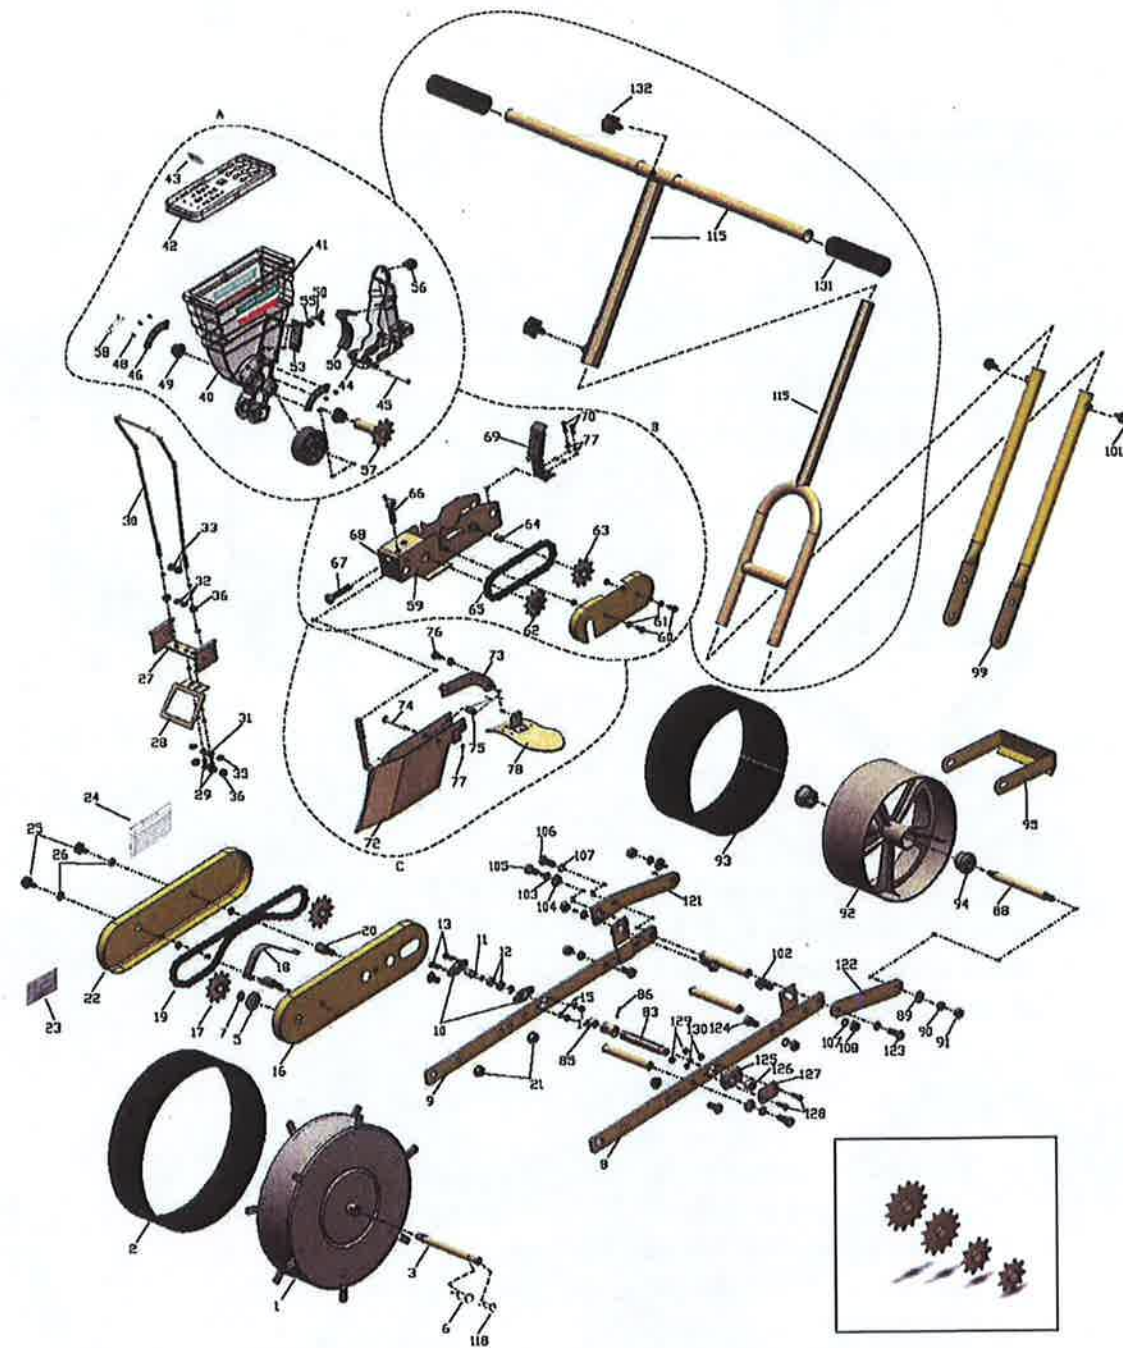

# 1. JP-1 PARTS

Sprocket Gear  
(9,10,13,14T)

## JP-1 PARTS LIST

Part #	Part Name
JJPA	Hopper Assembly
JJPB	Hopper Mtg.& Drive Assembly
JJPC	Shoe Assembly
JJP1	Drive Wheel
JJP2	Drive Wheel Rubber
JJP3	Drive Wheel Shaft
JJP5	Flat Washer M12
JJP6	Snap Pin 63L
JJP7	E-Ring
JJP8	Frame(L)
JJP9	Frame (R)
JJP10	Bearing Case
JJP11	Clutch Shaft
JJP12	Bearing
JJP13	Bolt(+) M5 x 14
JJP14	Hex Nut M5
JJP15	Spring Washer M5
JJP16	Chain Cover
JJP17	Chain Gear 11T
JJP18	Chain Tension Spring
JJP19	Chain #410 x 50L
JJP20	Chain Cover Hex Nut 12x32L
JJP21	Flange Nut M8
JJP22	Chain Cover
JJP23	Profile Table
JJP24	Spacing Chart
JJP25	Knob M6 x 11L
JJP26	Flat Washer M6
JJP27	Scraper Stopper
JJP28	Drive Scraper
JJP29	Hex Bolt M6 x 12L
JJP30	Lift Handle
JJP31	Flat Washer M6 (JJP26)
JJP32	Spring Washer M6
JJP33	Hex Nut M6
JJP35	Spring Washer M6
JJP36	Hex Nut M6 (JJP33)
JJP40	Hopper
JJP41	CLEAN SEEDER Stickers
JJP42	Hopper Cover
JJP43	Spot Seeding Mark Sticker
JJP44	Hopper Case
JJP45	Hopper Case Shaft
JJP46	Roll Rib
JJP48	(+)Truss Bolt(SUS)M2 x 5
JJP49	Oilless Bushing
JJP50	Guide Plate
JJP51	Guide Plate Seed Protect Cover
JJP53	Brush
JJP54	Wing Bolt M5
JJP55	Flat Washer M5
JJP56	Knob M5
JJP57	Hopper Sprocket 10T
JJP58	Snap Pin 44L
JJP59	Hopper Block
JJP60	Hex Bolt M5
JJP61	Spring Washer M5(JJP15)
JJP62	Hex Sprocket 10T
JJP63	Idle Sprocket 10T
JJP64	DU Bushing