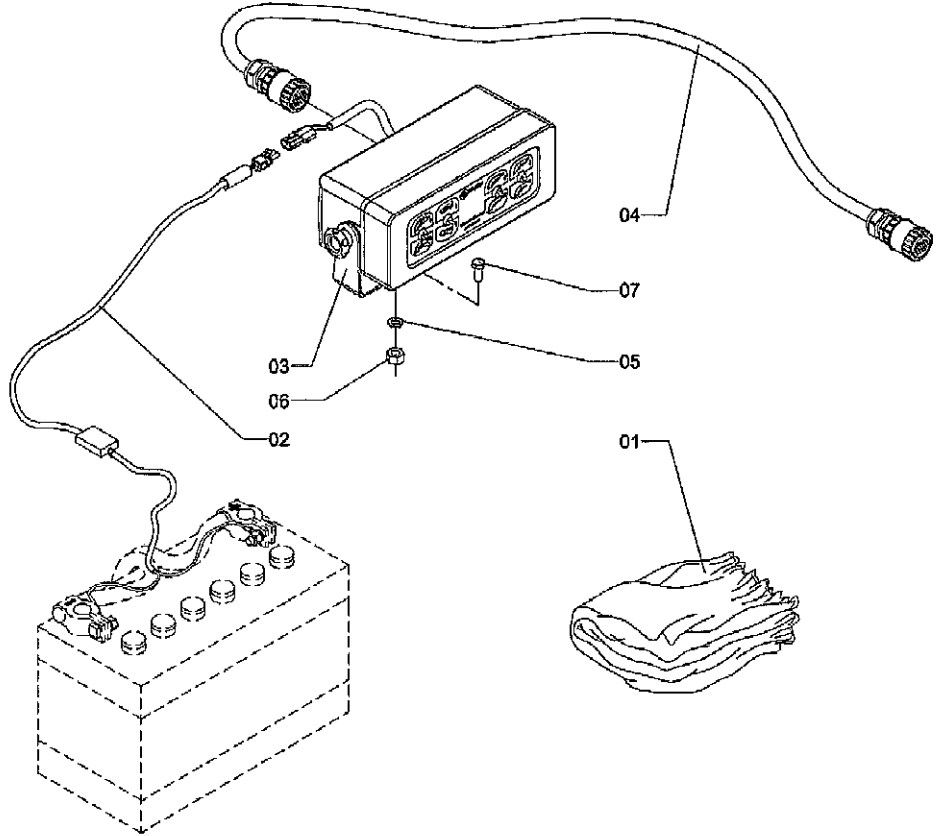

**ACCESORIES BOX (JS-600 EL)**

**CXA-494**

Item	CODE	DESCRIPTION	Qty.	Item	CODE	DESCRIPTION	Qty.
00	287367	Accessories box (JS-600 EL)	1				
01	065177	Computer protective cap	1				
02	982248	Feed cable	1				
03	278515	JEC-2500 computer	1				
04	287375	Panel connection cable	1				
05	519736	Lock washer $\omega$	2				
06	810770	Hex. nut M-8 x 1.25	2				
07	829374	Hex. head bolt M8 x 20 x 1.25 -cl 8.8	2				